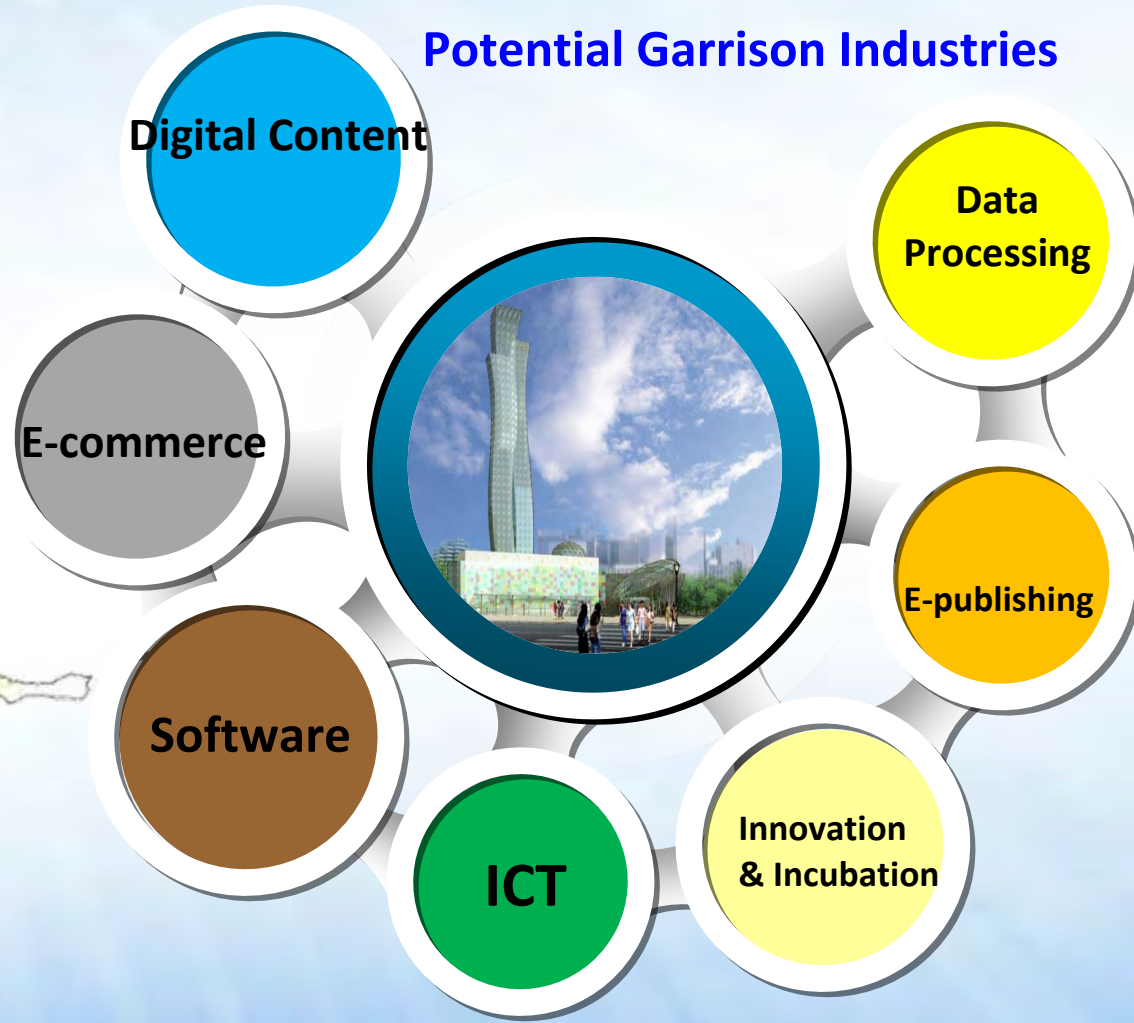

Potential Garrison Industries