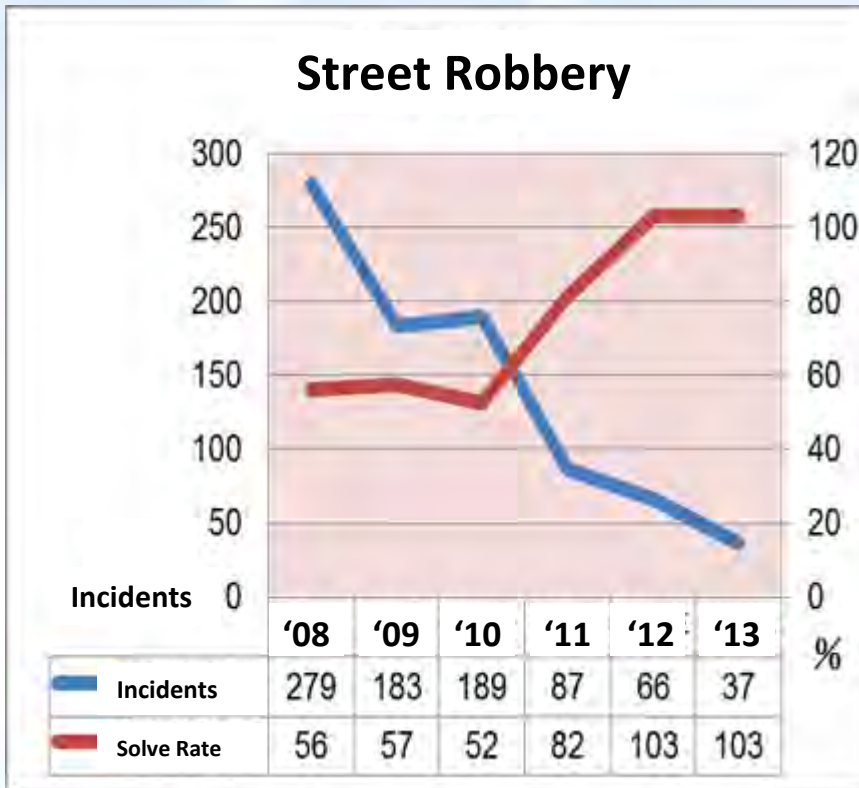

Street Robbery