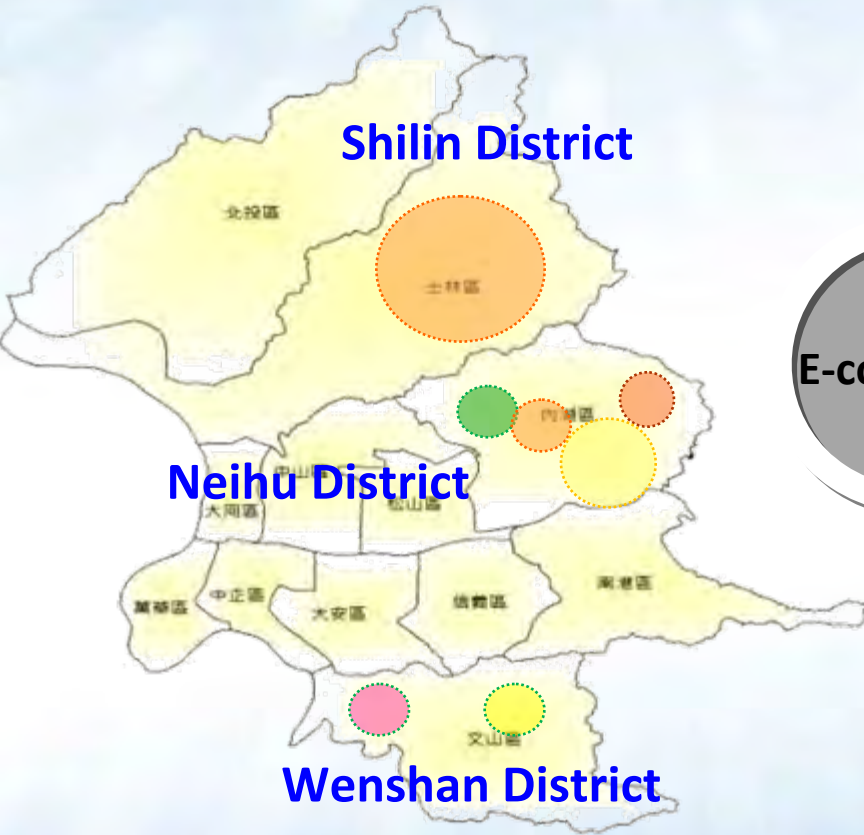

# UI-Taipei

## An Intelligent City

Chia-sheng Chang, Ph.D.

Mayor's Consultant

Taipei City Government

2014.9.4

- Population: **2.69** million
- Population Density: **9,898** people per sq. km. (Asia's 4th highest population density)
- No. of Registered Companies: **166,131**
- No. of Employed Persons: approximately **1.25million**

 **Distribution of Employed Persons**

**Taipei Technology Corridor**  
 Total Revenue : USD\$130 billion  
 Total Workers : 165,016

# Taipei Free - Public Wi-Fi Access

- + Service available for both citizens and visitors in Taipei (Territoriality Principle)
- + Available since July 2011, Taipei Free is available over 6,000 hotspots spanning indoor and outdoor public areas and buses.
- + Total number of accounts approaches 3 million; over 3.8 million users accesses every month.
- + Taipei named one of the “World’s Most Connected Cities” by the Telegraph (2014)
- + “Free Wi-Fi is one of 10 things Taiwan does better than anywhere else” by CNN (2014)