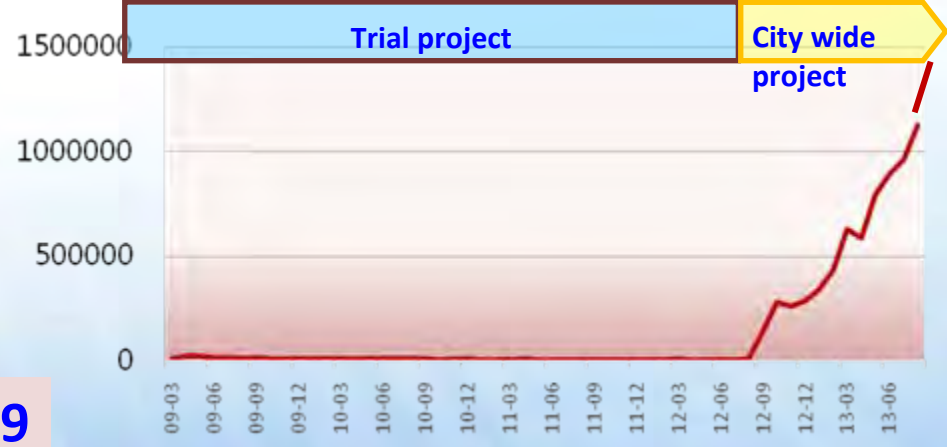

# YOUBIKE – friendly system in the world

**Simple Registration**

**Easy to Use**

**The first 30 minutes are free**

**Today: 159 stations, 5,235 bikes, 16.89 million cumulative trips**

- \* **Average Trip: more than 50,000 trips per day**
- \* **Turnover Rate: more than 12 time/day**