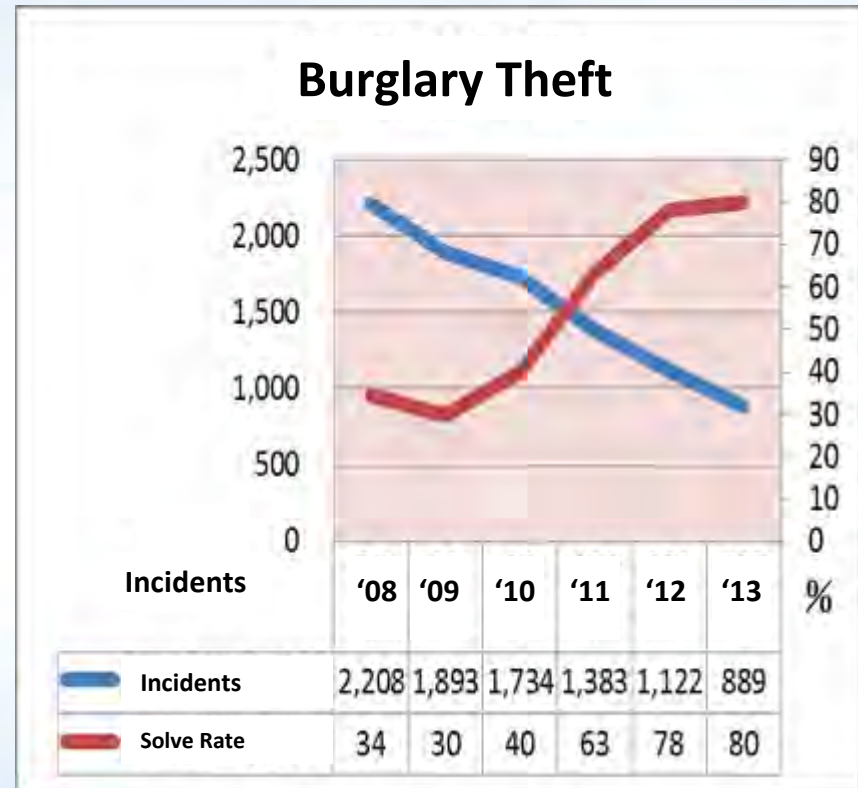

Burglary Theft