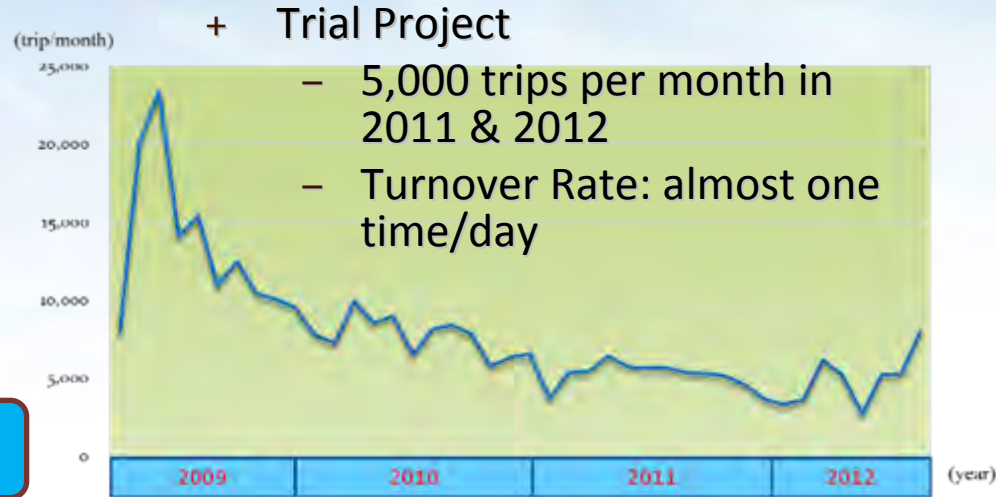

# YOUBIKE – friendly system in the world

**Simple Registration**

**Easy to Use**

**The first 30 minutes are free**

**Today: 159 stations, 5,235 bikes, 16.89 million cumulative trips**

- \* **Average Trip: more than 50,000 trips per day**
- \* **Turnover Rate: more than 12 time/day**