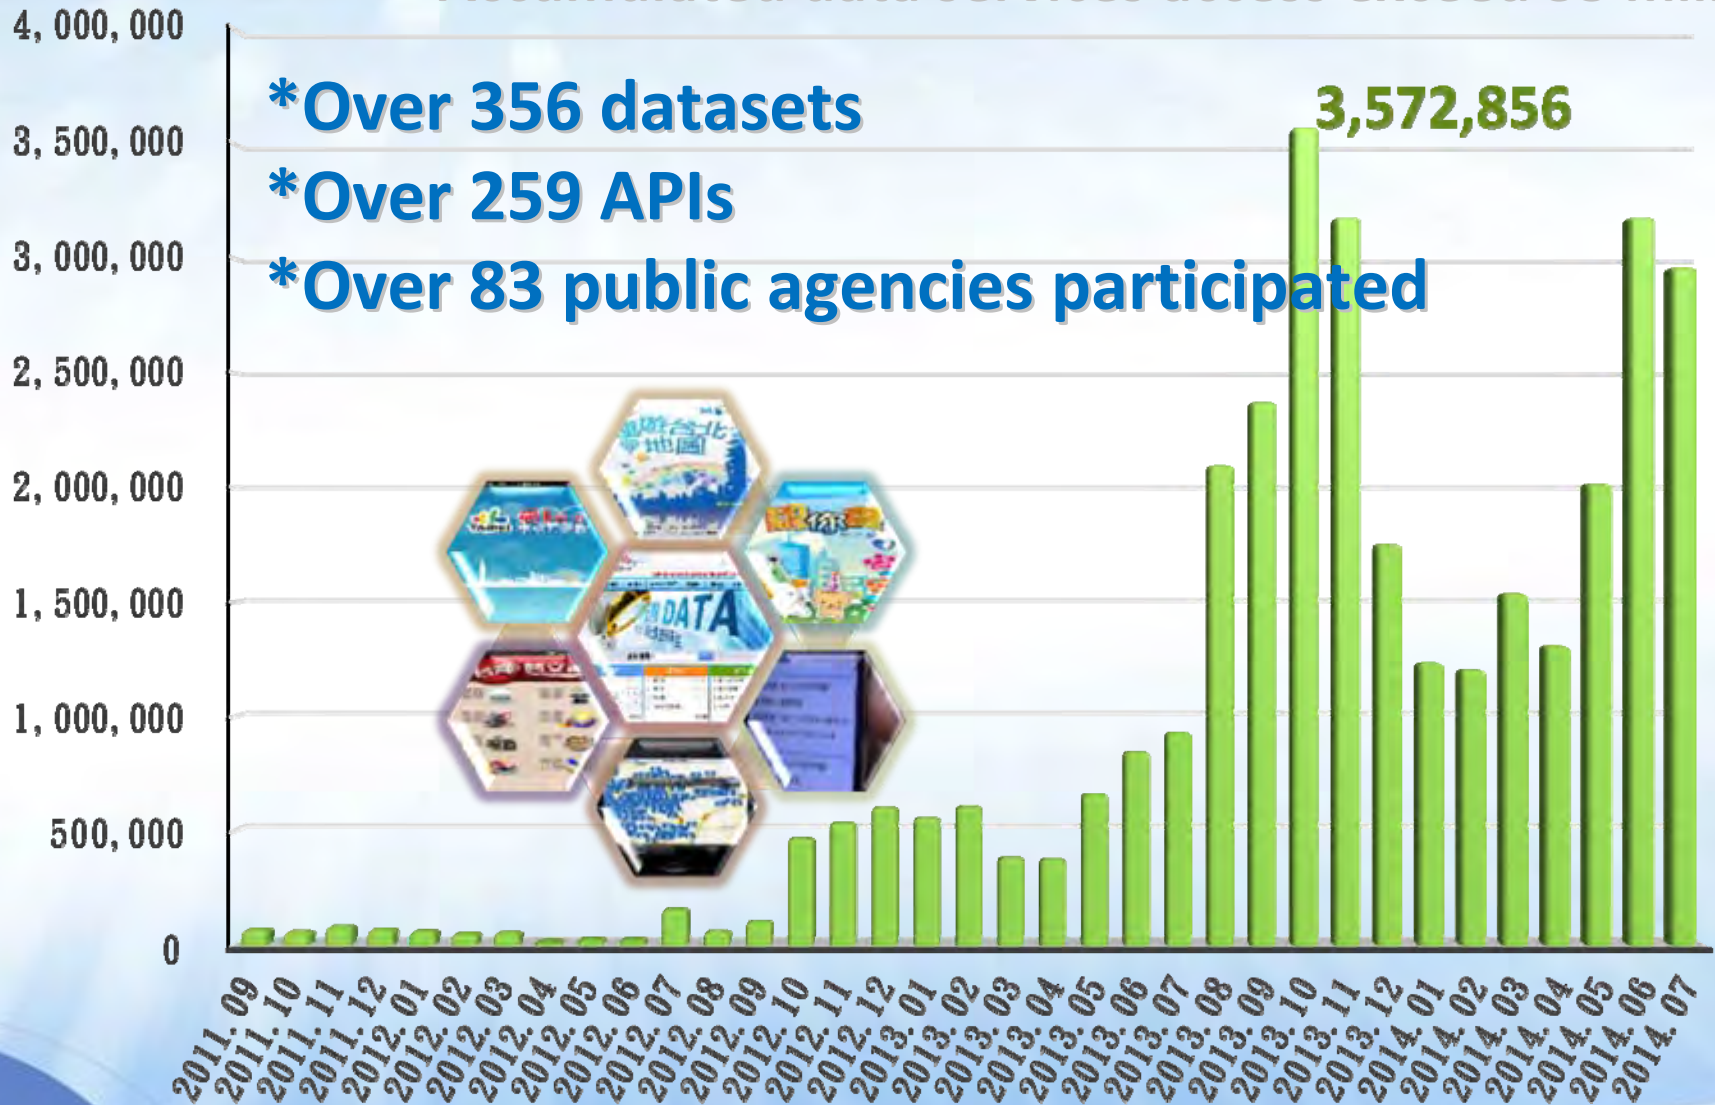

# 1999 Citizen Hotline

**1999**

Listening to Citizens' need

117 seats

**Sign Language Services for the hearing-impaired**

**1999 Text Message services**

**Online Case Tracking**

# Open Data

**Accumulated data services access exceed 33 million**

**\*Over 356 datasets**

**\*Over 259 APIs**

**\*Over 83 public agencies participated**

- Establish **Digital Surveillance Center & e-Patrol**
- Deploy 13,699 police surveillance monitors at road intersections by the end of 2012.
- Implement security prevention network and intelligent dispatching system to achieve zero tolerance against crime