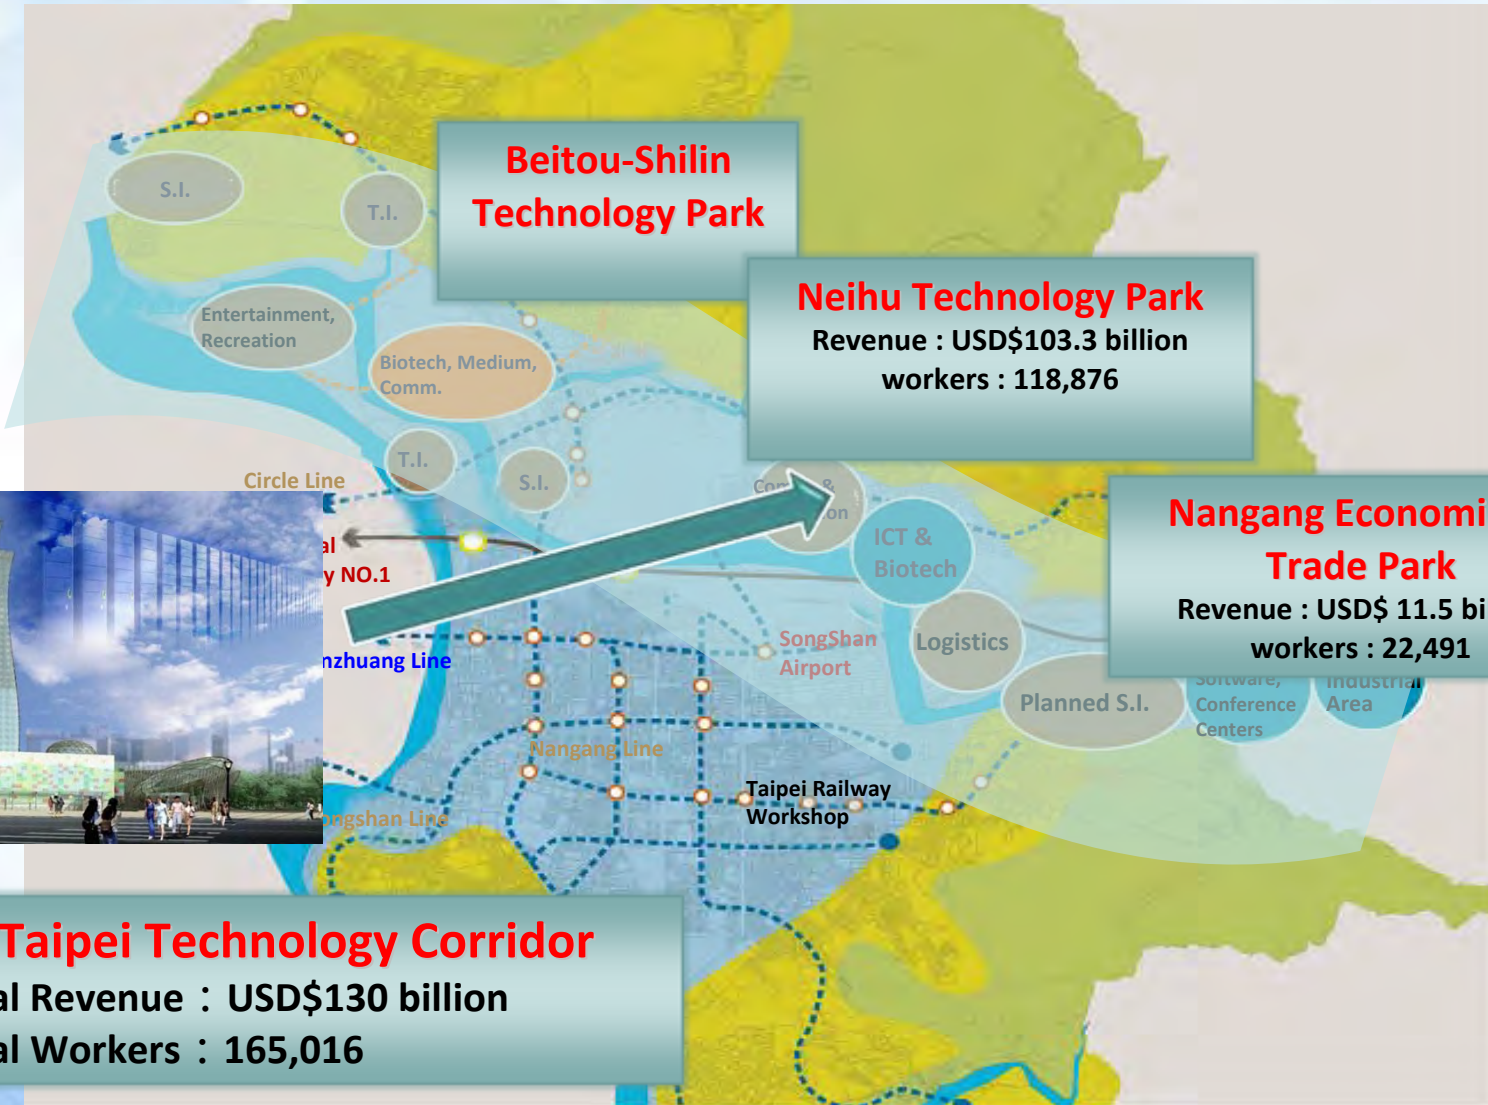

## An Intelligent City

Chia-sheng Chang, Ph.D.

Mayor's Consultant

Taipei City Government

2014.9.4

- Population: **2.69** million
- Population Density: **9,898** people per sq. km. (Asia's 4th highest population density)
- No. of Registered Companies: **166,131**
- No. of Employed Persons: approximately **1.25million**

 **Distribution of Employed Persons**

**Taipei Technology Corridor**  
 Total Revenue : USD\$130 billion  
 Total Workers : 165,016