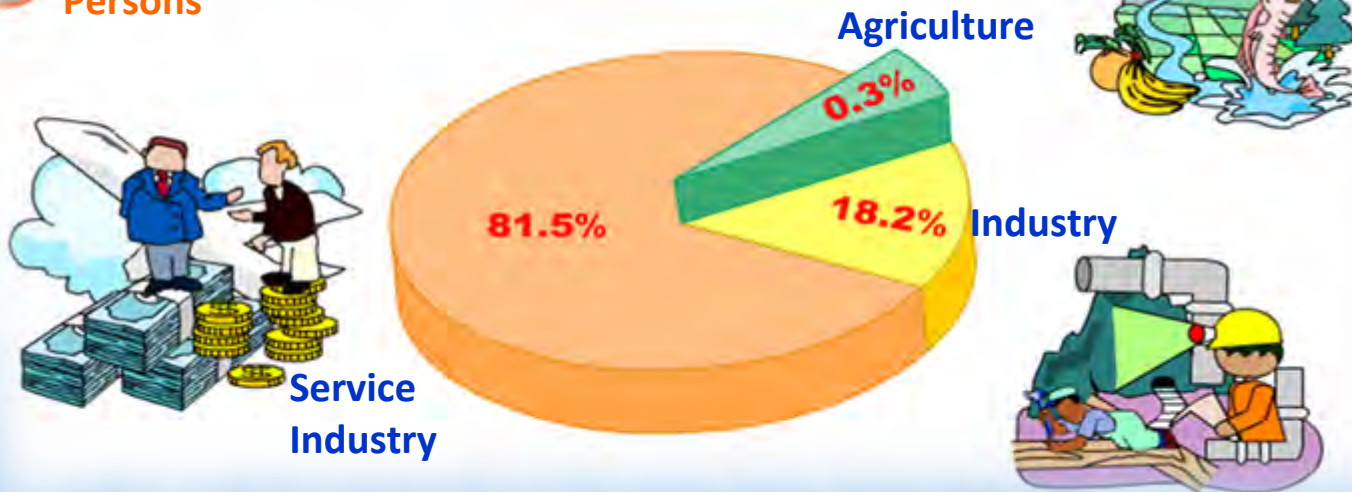

- Population: **2.69** million
- Population Density: **9,898** people per sq. km. (Asia's 4th highest population density)
- No. of Registered Companies: **166,131**
- No. of Employed Persons: approximately **1.25million**

Distribution of Employed Persons