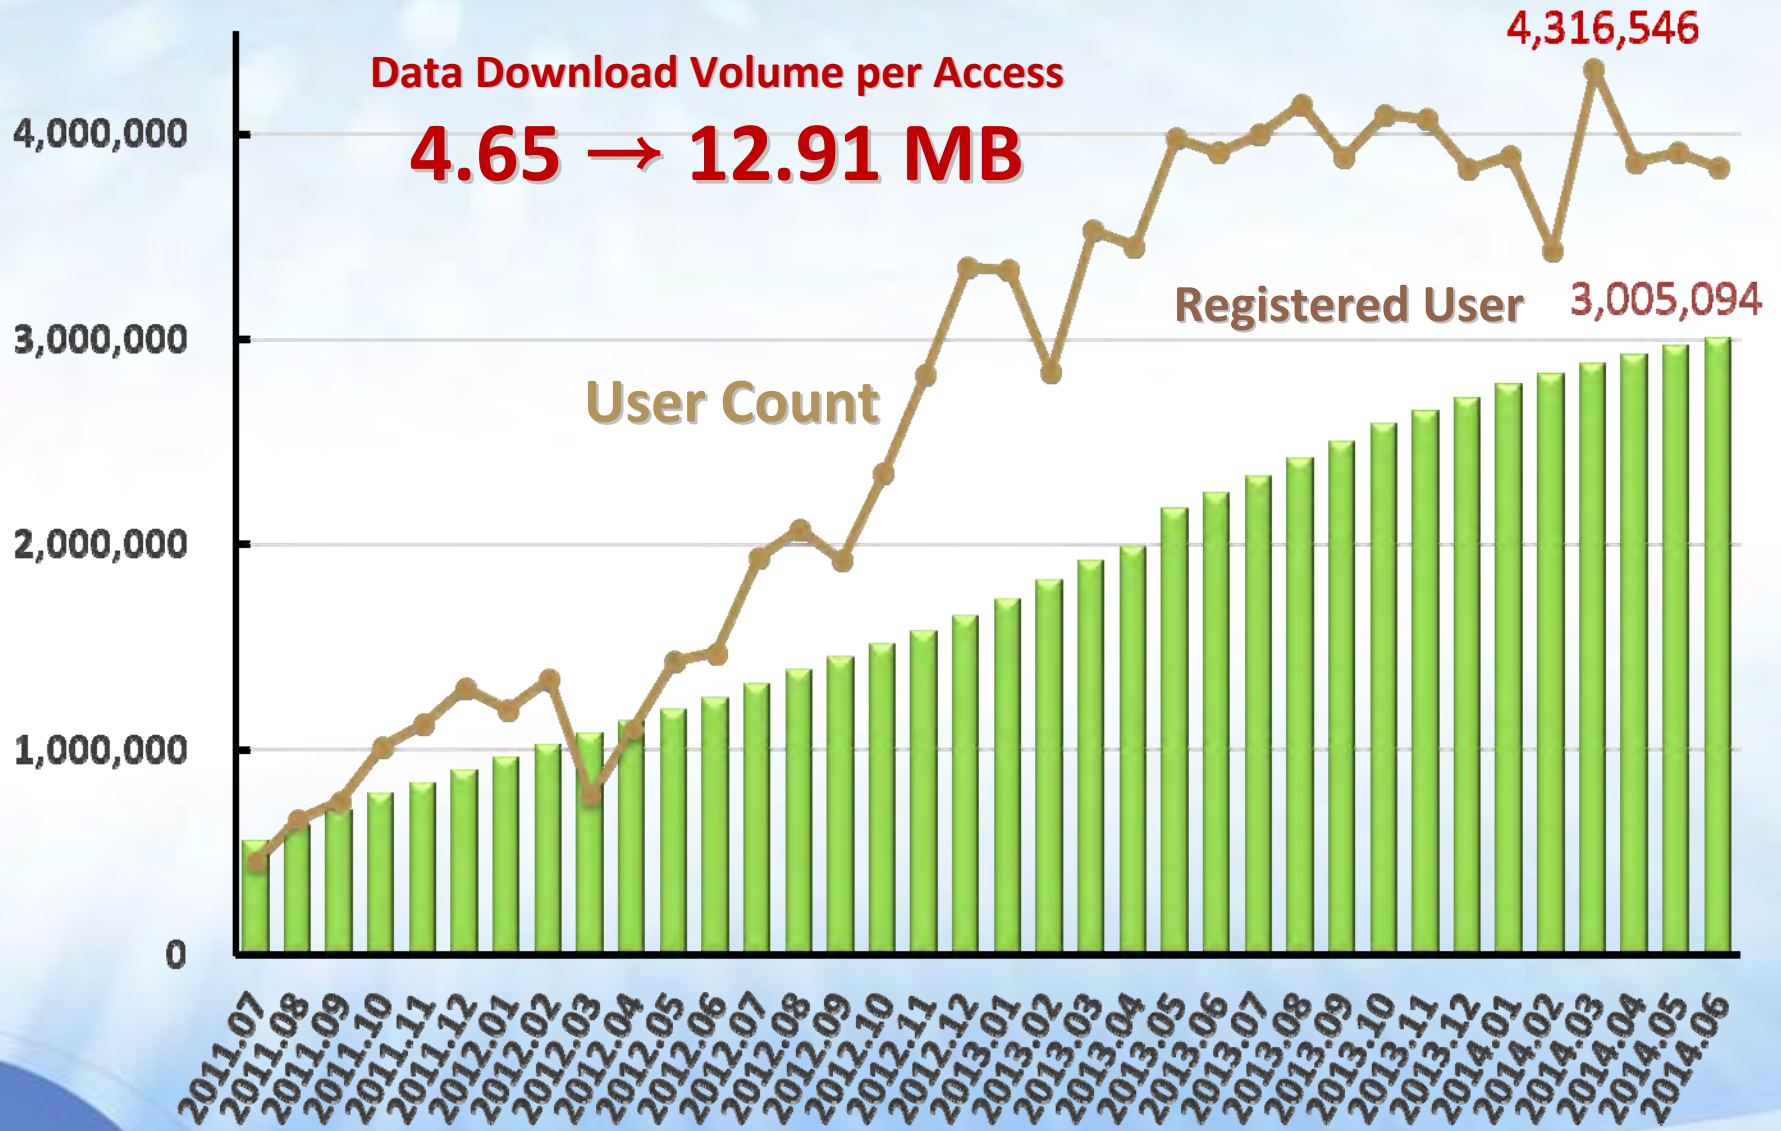

Taipei Free - Public Wi-Fi Access