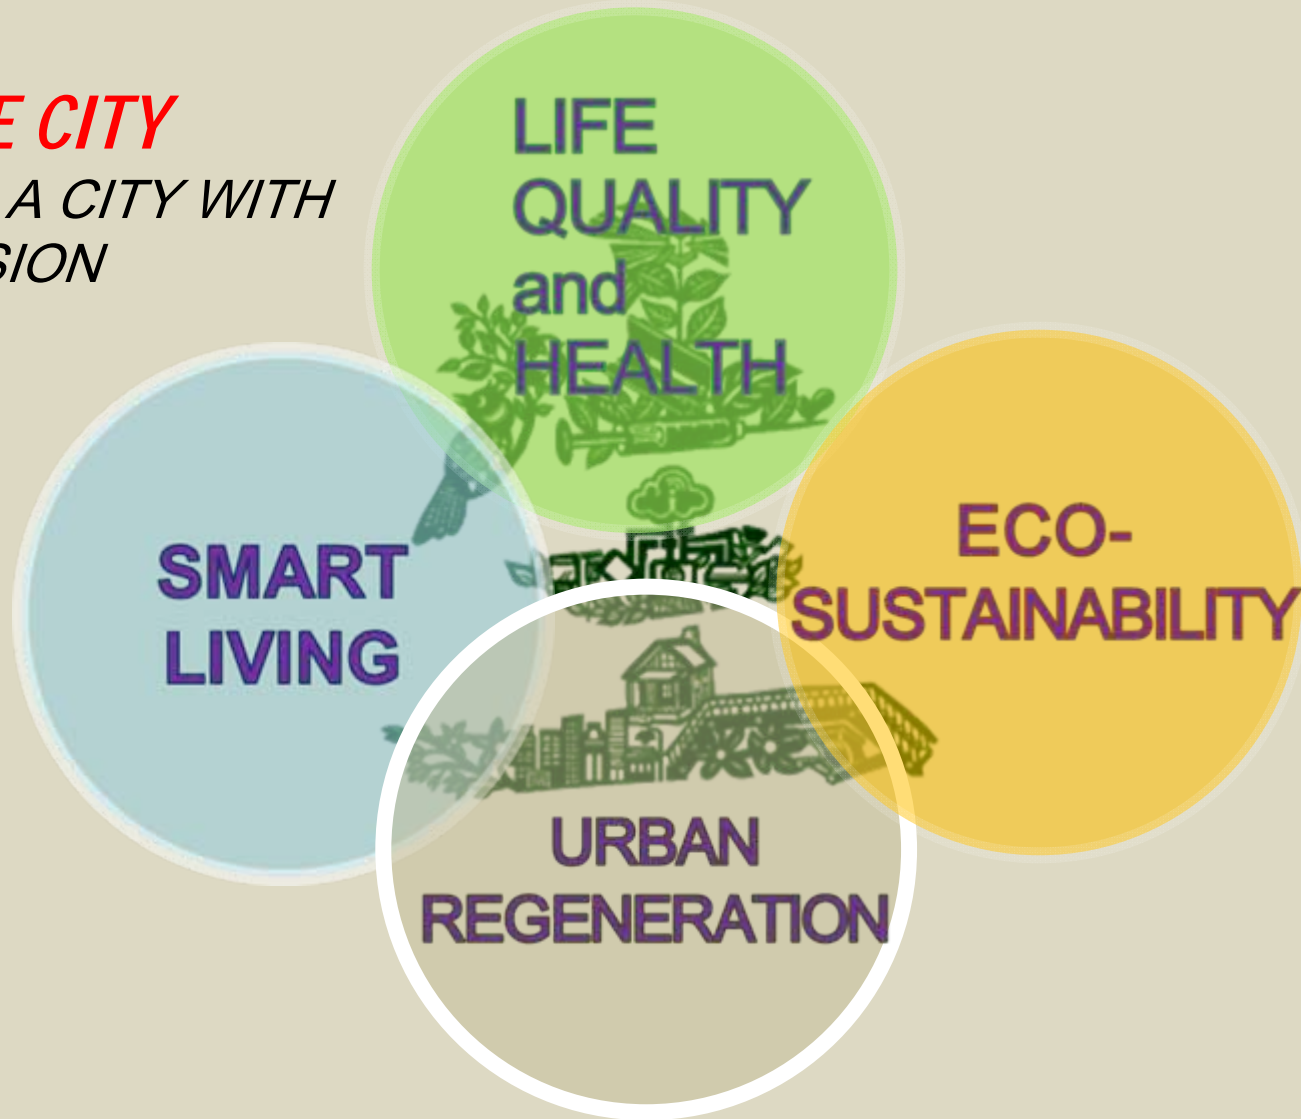

DESIGNERS
X
CITY ISSUES

DIALOGUE

People-Oriented

CHALLENGES

ADAPTIVE CITY

*CREATING A CITY WITH
DESIGN VISION*

WDC 16 Core Projects

Two-Track Urban Reformation