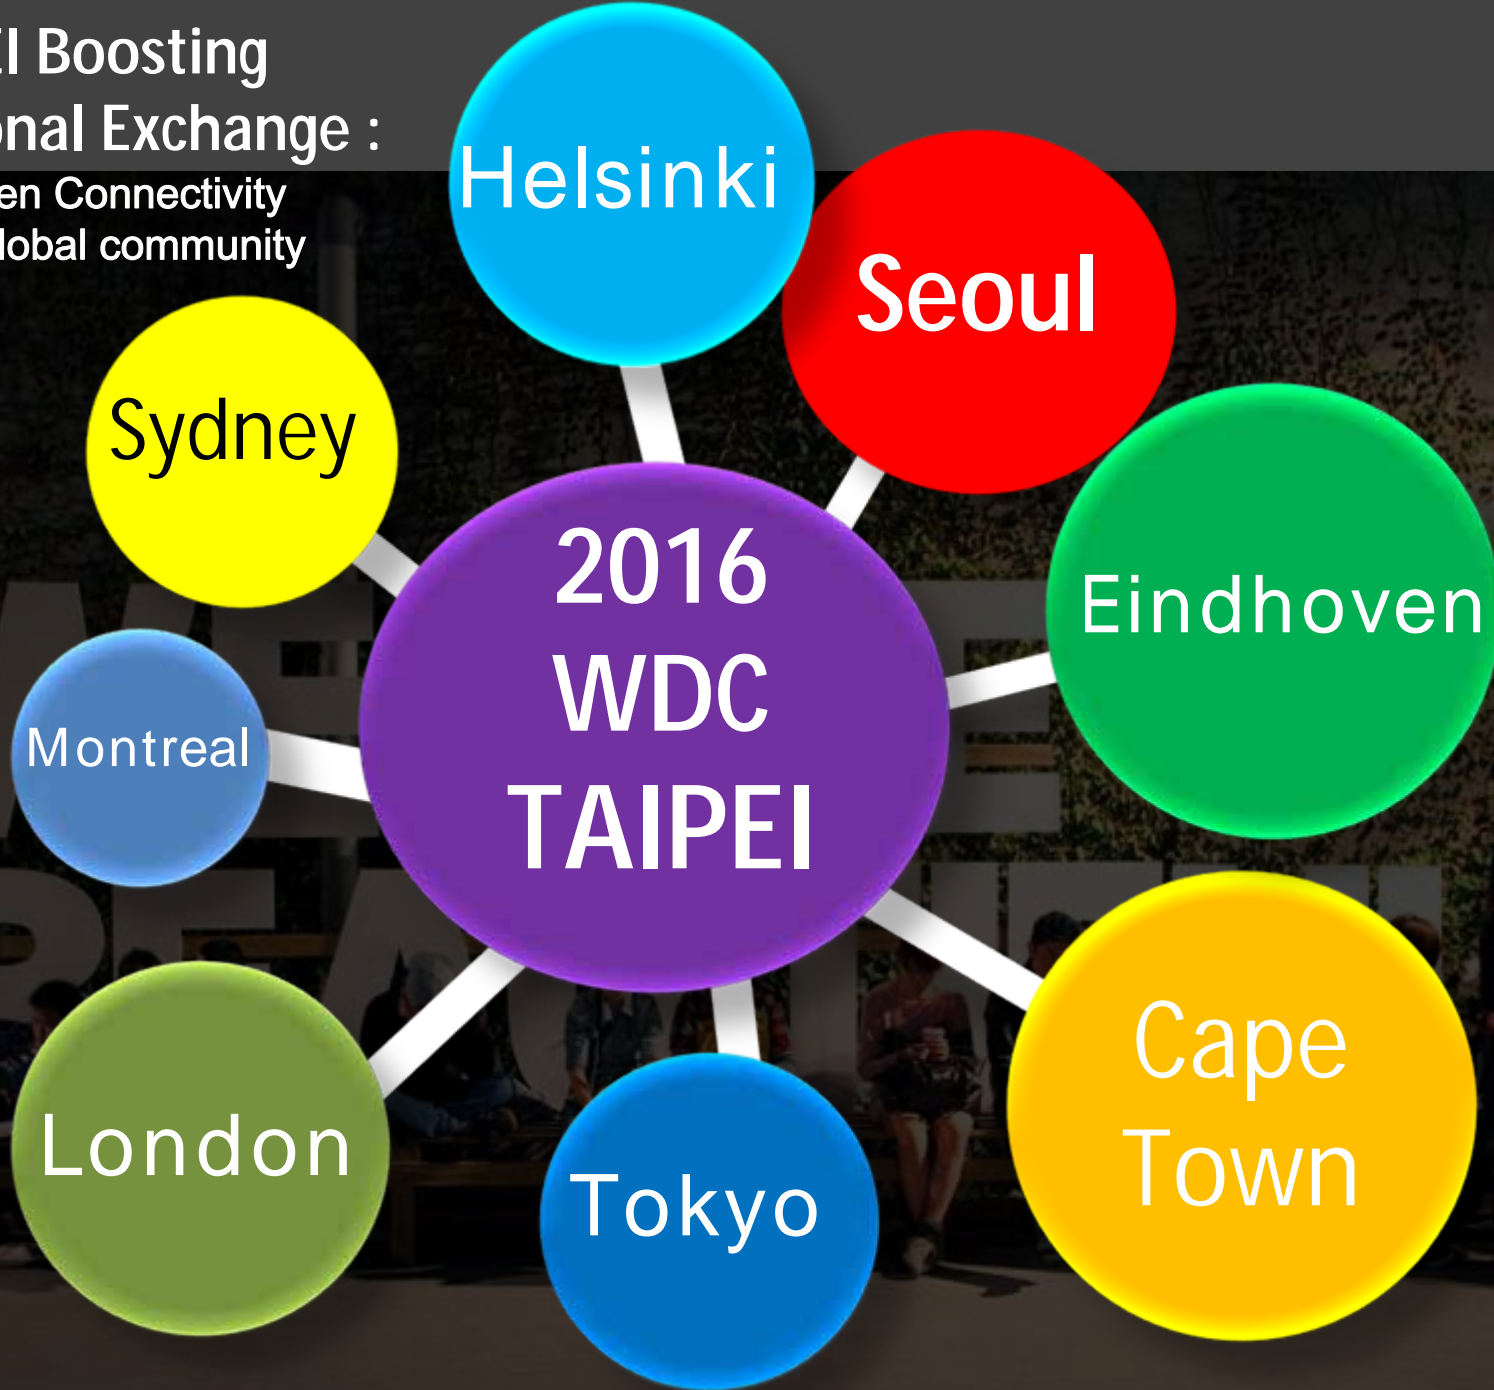

**TAIPEI Boosting
International Exchange :**
Strengthen Connectivity
with the global community